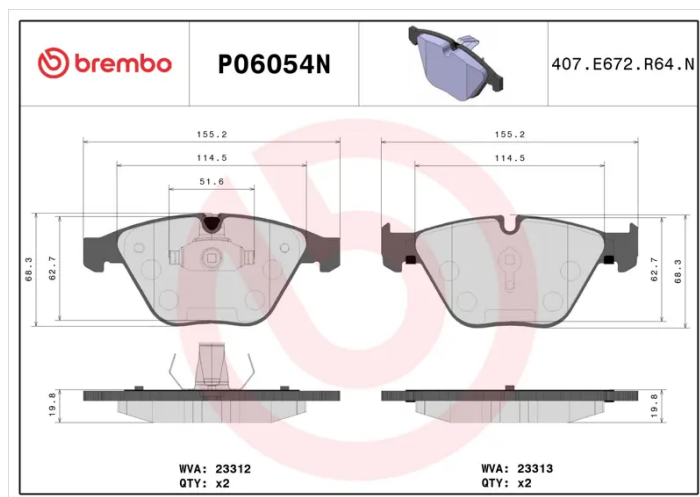

- ✓ OE-equivalent
- ✓ Brembo quality
- ✓ Safety
- ✓ Comfort
- ✓ Durability
- ✓ Dust reduction
- ✓ With accessories

Technical specifications

EAN code 8020584109762	Axle Front	Thickness 20 mm
Width 155 mm	Height 68 mm	Braking system Teves
Wear indicator Prepared for wear indicator	WVA number 23312,23313	Accessories With accessories With anti-squeal shim With piston clip