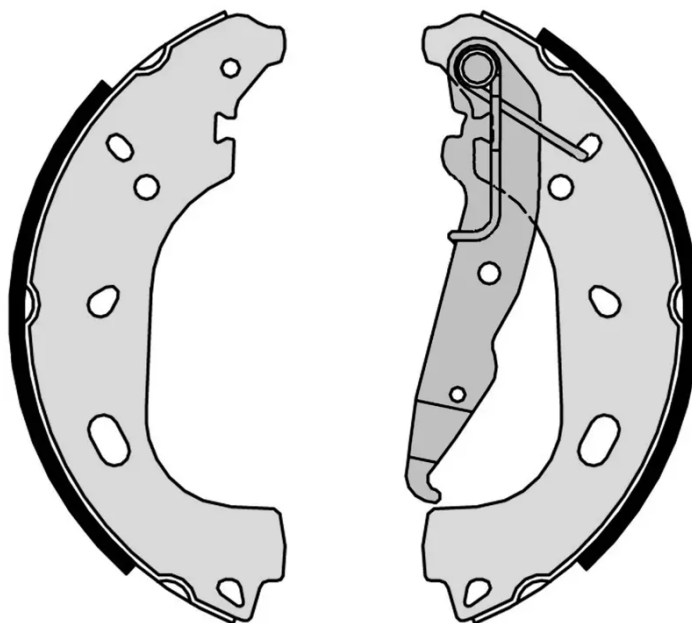

SHOE

S 59 532

The S 59 532 brake shoe is synonymous with reliability

Brembo brake shoes of original equipment quality guarantee the safe and reliable performance of your drum braking system. All Brembo brake shoes are accompanied by a ECE-R90 homologation certificate.

- ✓ OE-equivalent
- ✓ Brembo quality
- ✓ ECE-R90 certificate
- ✓ Safety
- ✓ Durability

Technical specifications

EAN code
8432509663318

Rear

Diameter
230 mm

Width
40 mm

Braking system
AP Lockheed

Parking brake lever
With handbrake lever