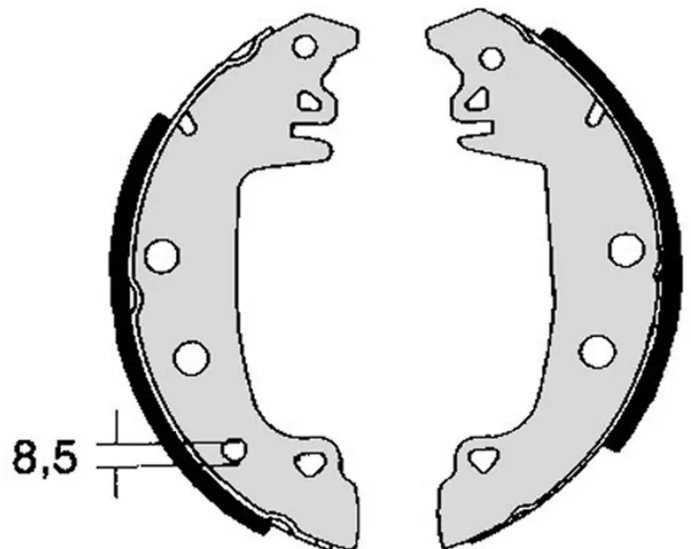

SHOE

S 61 511

The S 61 511 brake shoe is synonymous with reliability

Brembo brake shoes of original equipment quality guarantee the safe and reliable performance of your drum braking system. All Brembo brake shoes are accompanied by a ECE-R90 homologation certificate.

- ✓ OE-equivalent
- ✓ Brembo quality
- ✓ ECE-R90 certificate
- ✓ Safety
- ✓ Durability

Technical specifications

EAN code
8432509643259

Rear

Diameter
229 mm

Width
42 mm

Braking system
Bendix

COMPATIBLE VEHICLES