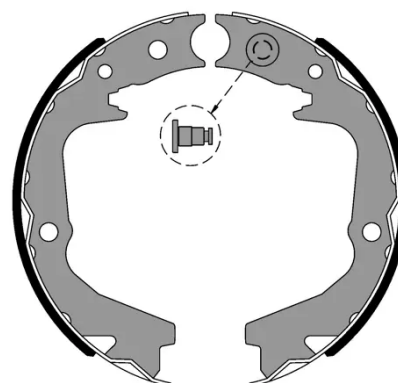

SHOE

S 78 512

The S 78 512 brake shoe is synonymous with reliability

Brembo brake shoes of original equipment quality guarantee the safe and reliable performance of your drum braking system. All Brembo brake shoes are accompanied by a ECE-R90 homologation certificate.

- ✓ OE-equivalent
- ✓ Brembo quality
- ✓ ECE-R90 certificate
- ✓ Safety
- ✓ Durability

Technical specifications

EAN code
8432509665466

Rear

Diameter
170 mm

Width
36 mm

Type
Parking brake

COMPATIBLE VEHICLES