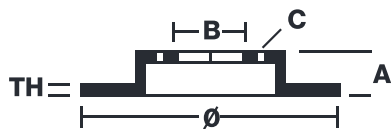

## 08.5501.10

The **08.5501.10** brake disc is synonymous with reliability

The Brembo brake disc is fully interchangeable with an Original Equipment brake disc. The control of the entire production cycle allows Brembo to offer brake discs with outstanding performance levels, reliability, durability and comfort in all conditions of use. All Brembo brake discs are accompanied by the ECE-R90 homologation.

### Technical specifications

EAN code	Axle	Diameter Ø
<b>8020584550113</b>	<b>Front</b>	<b>277</b> mm
Thickness (TH)	Height (A)	Number of holes (C)
<b>16</b> mm	<b>58</b> mm	<b>5</b>
Brake disc type	Centering (B)	Min. thickness
<b>Solid</b>	<b>67</b> mm	<b>13</b> mm