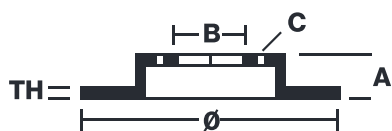

BRAKE DISC

08.7861.10

The **08.7861.10** brake disc is synonymous with reliability

The Brembo brake disc is fully interchangeable with an Original Equipment brake disc. The control of the entire production cycle allows Brembo to offer brake discs with outstanding performance levels, reliability, durability and comfort in all conditions of use. All Brembo brake discs are accompanied by the ECE-R90 homologation.

- ✓ OE-equivalent
- ✓ Brembo quality
- ✓ ECE-R90 certificate
- ✓ Safety
- ✓ Fastening screws

Technical specifications

EAN code
8020584786116

Axle
Rear

Diameter \varnothing
276 mm

Thickness (TH)
10 mm

Height (A)
46 mm