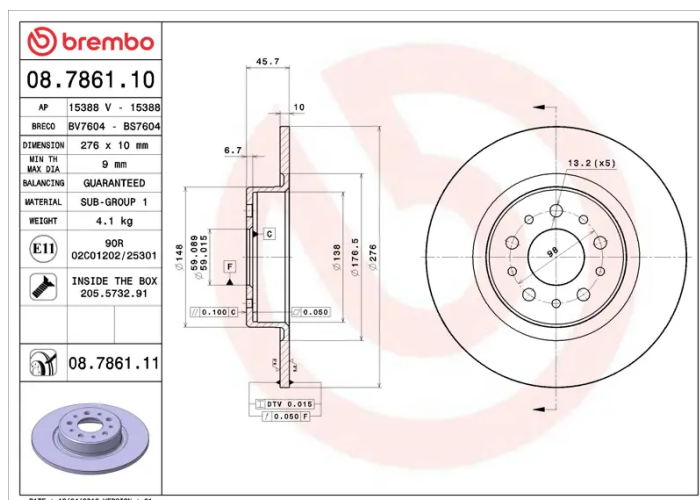

- ✓ OE-equivalent
- ✓ Brembo quality
- ✓ ECE-R90 certificate
- ✓ Safety
- ✓ Fastening screws

Technical specifications

EAN code
8020584786116

Axle
Rear

Diameter \varnothing
276 mm

Thickness (TH)
10 mm

Height (A)
46 mm

Number of holes (C)
5

Brake disc type
Solid

Centering (B)
59 mm

Min. thickness
9 mm

Tightening torque
98 Nm

COMPATIBLE VEHICLES

COMPATIBLE OE PART NUMBERS

46469908 ALFA ROMEO