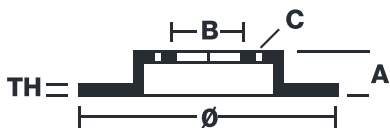

BRAKE DISC

08.B369.37

The **08.B369.37** brake disc is synonymous with reliability

The Brembo brake disc is fully interchangeable with an Original Equipment brake disc. The control of the entire production cycle allows Brembo to offer brake discs with outstanding performance levels, reliability, durability and comfort in all conditions of use. All Brembo brake discs are accompanied by the ECE-R90 homologation.

- ✓ OE-equivalent
- ✓ Brembo quality
- ✓ ECE-R90 certificate
- ✓ Safety
- ✓ Bearing kit

Technical specifications

EAN code
8020584237908

Axle
Rear

Diameter Ø
260 mm

Thickness (TH)
8 mm

Height (A)
86 mm

Number of holes (C)
5