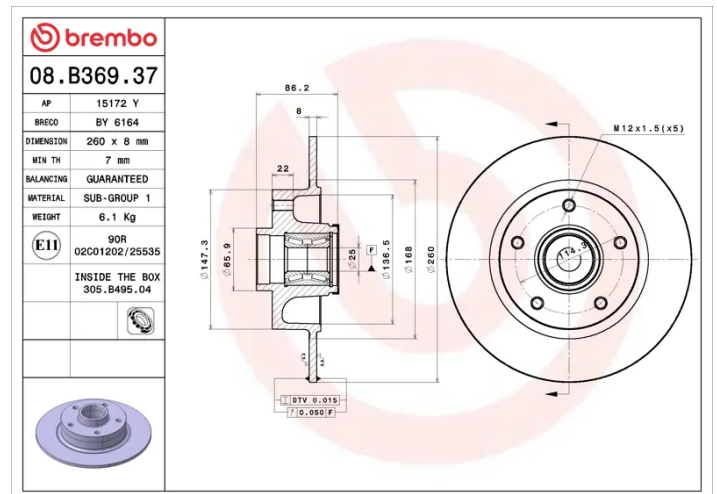

BRAKE DISC

08.B369.37

The **08.B369.37** brake disc is synonymous with reliability

The Brembo brake disc is fully interchangeable with an Original Equipment brake disc. The control of the entire production cycle allows Brembo to offer brake discs with outstanding performance levels, reliability, durability and comfort in all conditions of use. All Brembo brake discs are accompanied by the ECE-R90 homologation.

- ✓ OE-equivalent
- ✓ Brembo quality
- ✓ ECE-R90 certificate
- ✓ Safety
- ✓ Bearing kit

Technical specifications

EAN code
8020584237908

Axle
Rear

Diameter Ø
260 mm

Thickness (TH)
8 mm

Height (A)
86 mm

Number of holes (C)
5

Brake disc type
Solid

Centering (B)
25 mm

Min. thickness
7 mm

Tightening torque
120 Nm

COMPATIBLE VEHICLES

COMPATIBLE OE PART NUMBERS

432000166R	RENAULT
------------	---------

432009292R	RENAULT
------------	---------