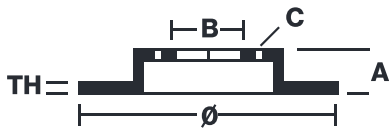

## 09.3825.10

The **09.3825.10** brake disc is synonymous with reliability

The Brembo brake disc is fully interchangeable with an Original Equipment brake disc. The control of the entire production cycle allows Brembo to offer brake discs with outstanding performance levels, reliability, durability and comfort in all conditions of use. All Brembo brake discs are accompanied by the ECE-R90 homologation.

### Technical specifications

EAN code  
**8020584382516**

Axle  
**Front**

Diameter Ø  
**284** mm

Thickness (TH)  
**24,2** mm

Height (A)  
**60** mm

Number of holes (C)  
**5**

Brake disc type  
**Ventilated**