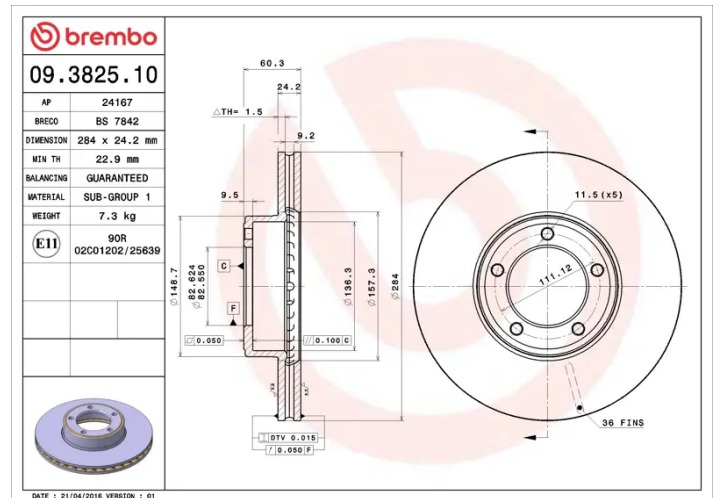

### Technical specifications

EAN code  
**8020584382516**

Axle  
**Front**

Diameter Ø  
**284** mm

Thickness (TH)  
**24,2** mm

Height (A)  
**60** mm

Number of holes (C)  
**5**

Brake disc type  
**Ventilated**

Centering (B)  
**83** mm

Min. thickness  
**22,9** mm

Tightening torque  
**90** Nm

COMPATIBLE VEHICLES