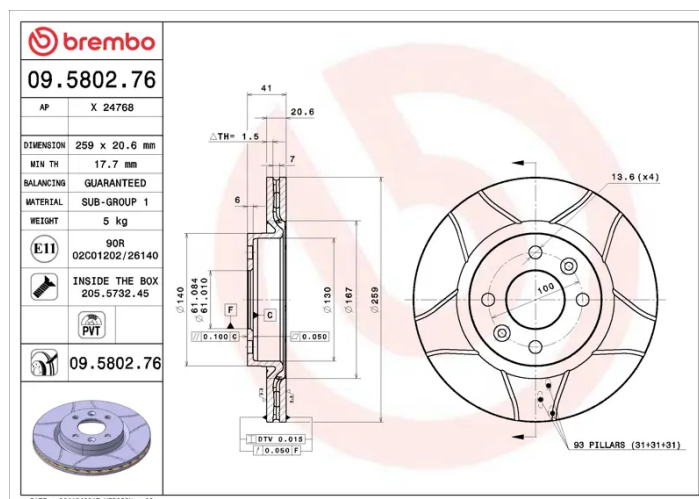

- ✓ Brembo quality
- ✓ ECE-R90 certificate
- ✓ Performance
- ✓ Sports driving
- ✓ Sporty look
- ✓ Anti-corrosion
- ✓ PVT ventilation
- ✓ Fastening screws

Technical specifications

EAN code
8020584011508

Axle
Front

Diameter Ø
259 mm

Thickness (TH)
20,6 mm

Height (A)
41 mm

Number of holes (C)
4

Brake disc type
Ventilated

Centering (B)
61 mm

Min. thickness
17,7 mm

Tightening torque
105 Nm