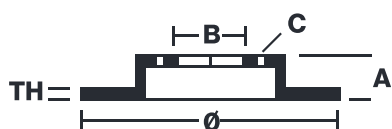

Technical specifications

EAN code
8020584011508

Axle
Front

Diameter Ø
259 mm

Thickness (TH)
20,6 mm

Height (A)
41 mm

Number of holes (C)
4

Brake disc type
Ventilated

Centering (B)
61 mm

Min. thickness
17,7 mm

Tightening torque
105 Nm