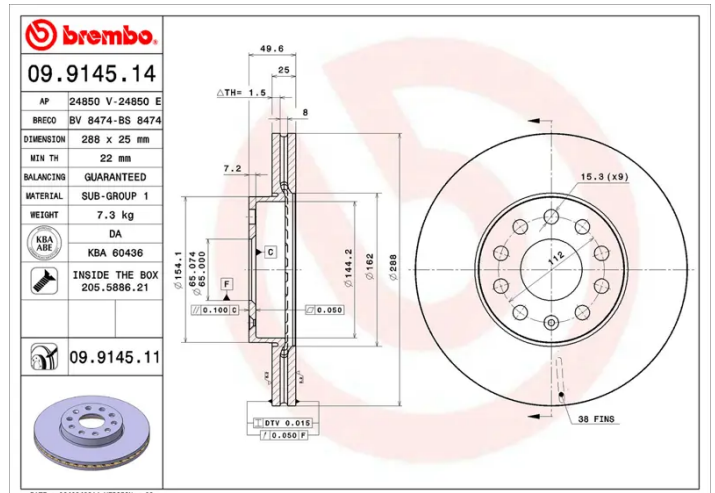

- ✓ OE-equivalent
- ✓ Brembo quality
- ✓ ECE-R90 certificate
- ✓ Safety
- ✓ Anti-corrosion
- ✓ Fastening screws

Technical specifications

EAN code
8020584024287

Axle
Front

Diameter Ø
288 mm

Thickness (TH)
25 mm

Height (A)
50 mm

Number of holes (C)
5

Brake disc type
Ventilated

Centering (B)
65 mm

Min. thickness
22 mm

Tightening torque
120 Nm

COMPATIBLE VEHICLES

COMPATIBLE OE PART NUMBERS