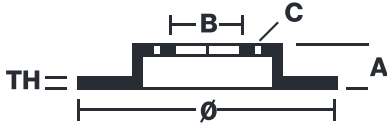

BRAKE DISC PAINTED

09.9145.11

The 09.9145.11 painted brake disc is synonymous with reliability

The Brembo brake disc with special UV paint treatment guarantees superior corrosion resistance for the product, thanks to the protective coating on the outer edges and on the disc hub. The UV paint not only gives the disc a clean, shiny appearance but is also beneficial for the environment as the water-based UV paint treatment does not require the use of chemical solvents and is a low energy consumption process.

- ✓ OE-equivalent
- ✓ Brembo quality
- ✓ ECE-R90 certificate
- ✓ Safety
- ✓ Anti-corrosion
- ✓ Fastening screws

Technical specifications

EAN code
8020584024287

Axle
Front

Diameter Ø
288 mm

Thickness (TH)
25 mm