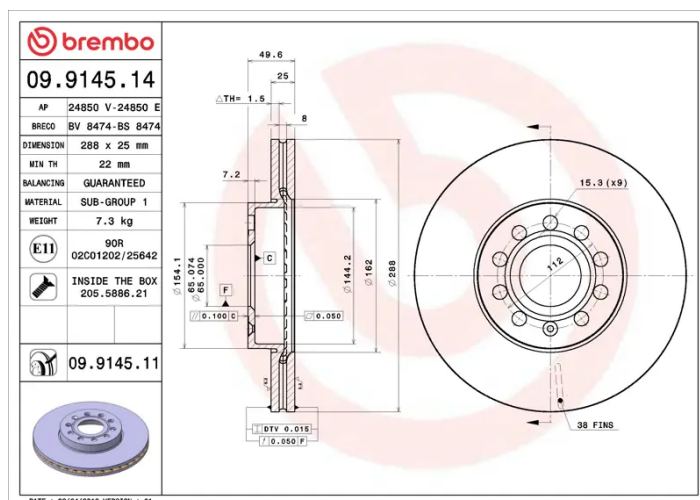

### Technical specifications

EAN code  
**8020584013922**

Axle  
**Front**

Diameter  $\varnothing$   
**288 mm**

Thickness (TH)  
**25 mm**

Height (A)  
**50 mm**

Number of holes (C)  
**5**

Brake disc type  
**Ventilated**

Centering (B)  
**65 mm**

Min. thickness  
**22 mm**

Tightening torque  
**120 Nm**

COMPATIBLE VEHICLES