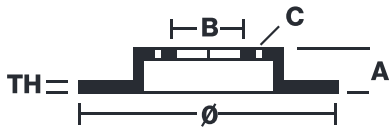

### Technical specifications

EAN code  
**8020584015223**

Axle  
**Front**

Diameter Ø  
**280 mm**

Thickness (TH)  
**22 mm**

Height (A)  
**50 mm**

Number of holes (C)  
**5**

Brake disc type  
**Ventilated**