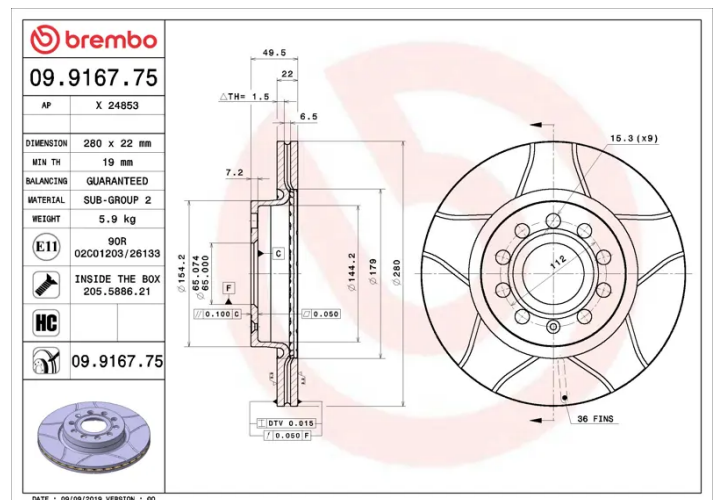

### Technical specifications

EAN code  
**8020584015223**

Axle  
**Front**

Diameter Ø  
**280 mm**

Thickness (TH)  
**22 mm**

Height (A)  
**50 mm**

Number of holes (C)  
**5**

Brake disc type  
**Ventilated**

Centering (B)  
**65 mm**

Min. thickness  
**19 mm**

Tightening torque  
**120 Nm**

COMPATIBLE VEHICLES