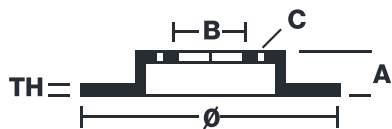

BRAKE DISC SPORT

09.9365.2S

Sport brake disc 09.9365.2S belongs to Brembo Cool Line

The Sport brake disc features TY3 grooves and the Brembo logo on the braking surface. These features provide an improved pedal feeling, more braking grip and greater fading resistance for better performance.

- ✓ Brembo quality
- ✓ ECE-R90 certificate
- ✓ Performance
- ✓ Sports driving
- ✓ Sporty look
- ✓ PVT ventilation
- ✓ Fading resistance

Technical specifications

EAN code	Axle	Diameter Ø
-	Front	330 mm
Thickness (TH)	Height (A)	Number of holes (C)
28 mm	40 mm	5
Brake disc type	Centering (B)	Min. thickness
Ventilated	70 mm	26 mm
Tightening torque		
120 Nm		