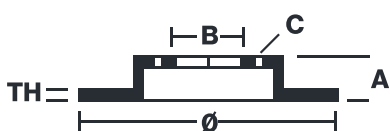

BRAKE DISC XTRA

09.9482.1X

The 09.9482.1X Xtra brake disc is synonymous with reliability

The Brembo Xtra brake disc features holes on the braking surface. The holes are designed to improve the cooling of the braking system, to generate greater fading resistance and grip in the initial stages of braking. The sports look is also enhanced by the presence of the UV paint.

- ✓ Brembo quality
- ✓ ECE-R90 certificate
- ✓ Performance
- ✓ Sports driving
- ✓ Sporty look
- ✓ High carbon
- ✓ Anti-corrosion

Technical specifications

EAN code
8020584343364

Axle
Front

Diameter \varnothing
298 mm