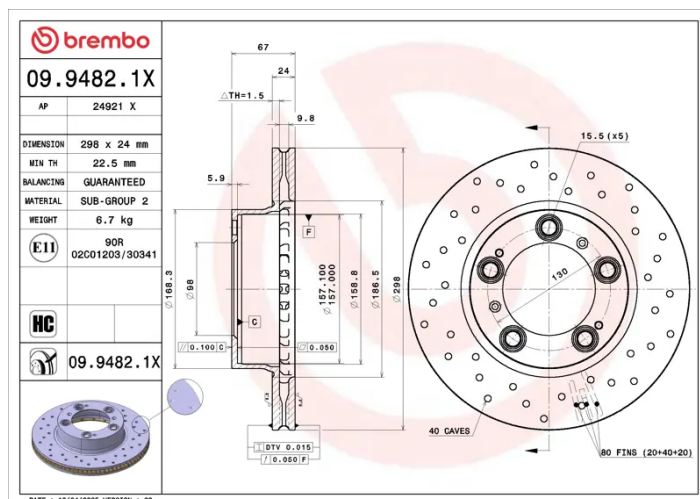

- ✓ Brembo quality
- ✓ ECE-R90 certificate
- ✓ Performance
- ✓ Sports driving
- ✓ Sporty look
- ✓ High carbon
- ✓ Anti-corrosion

Technical specifications

EAN code
8020584343364

Axle
Front

Diameter \varnothing
298 mm

Thickness (TH)
24 mm

Height (A)
67 mm

Number of holes (C)
5

Brake disc type
Ventilated

Centering (B)
157 mm

Min. thickness
22,5 mm

COMPATIBLE VEHICLES

COMPATIBLE OE PART NUMBERS