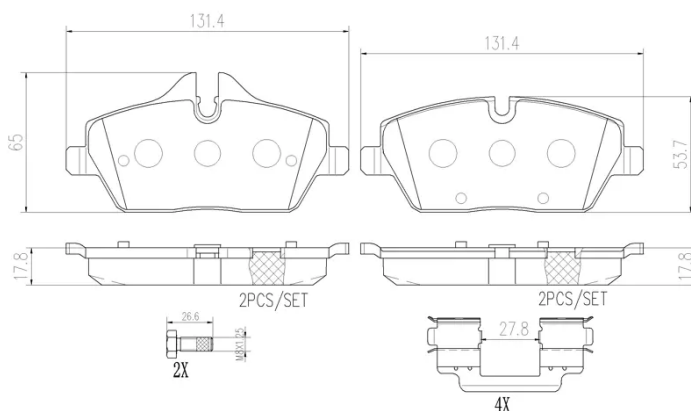

- ✓ OE-equivalent
- ✓ Brembo quality
- ✓ Safety
- ✓ Comfort
- ✓ Durability
- ✓ Dust reduction
- ✓ With accessories

Technical specifications

EAN code 8020584087596	Axle Front	Thickness 18 mm
Width 131 mm	Height 54 mm	Braking system Lucas
Wear indicator Prepared for wear indicator	WVA number 23915,23916	Accessories With accessories With anti-squeal shim With brake caliper bolts