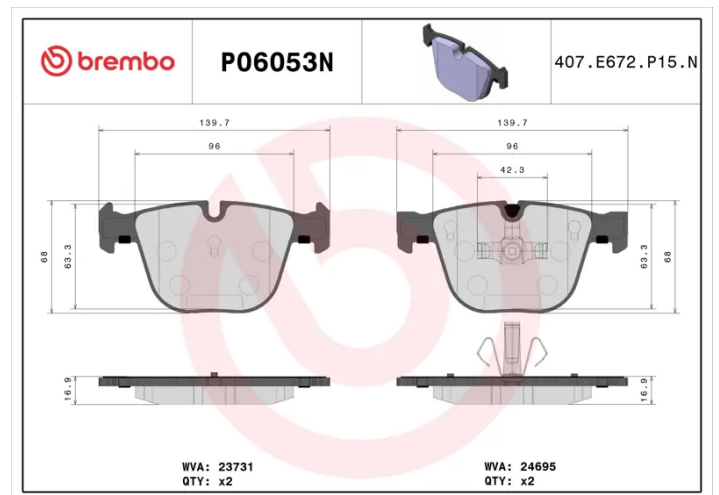

BRAKE PAD PRIME CERAMIC P06053N

The P06053N NAO brake pad is synonymous with reliability

Brembo NAO brake pads stand out for their ultimate braking comfort, reduced friction wear and low dust mission, which makes for cleaner rims and reduced maintenance requirements. The advanced friction material in keeping with the strictest environmental standards is the main distinguishing feature of NAO compounds.

- ✓ OE-equivalent
- ✓ Brembo quality
- ✓ Safety
- ✓ Comfort
- ✓ Durability
- ✓ Dust reduction
- ✓ With accessories

Technical specifications

EAN code 8020584087961	Axle Rear	Thickness 17 mm
Width 139 mm	Height 68 mm	Braking system Teves
Wear indicator Prepared for wear indicator	WVA number 23731,24695	Accessories With accessories With anti-squeal shim With piston clip