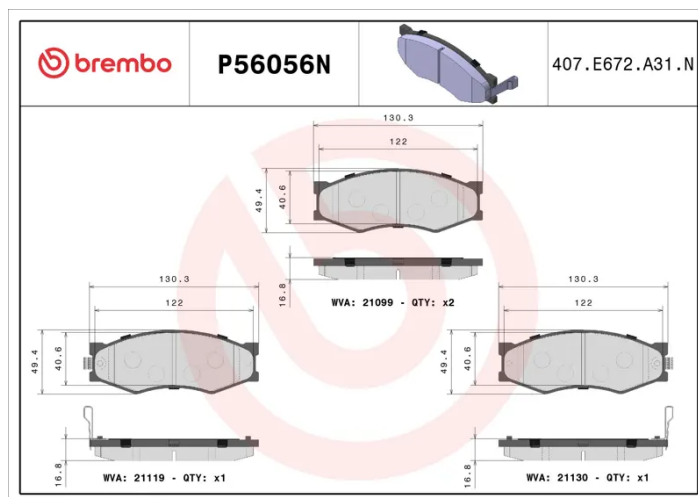

- ✓ OE-equivalent
- ✓ Brembo quality
- ✓ Safety
- ✓ Comfort
- ✓ Durability
- ✓ Dust reduction
- ✓ With accessories

Technical specifications

EAN code 8020584098905	Axle Front	Thickness 17 mm
Width 130 mm	Height 49 mm	Braking system Akebono
Wear indicator Acoustic	WVA number 21099,21119,21130	Accessories With anti-squeal shim