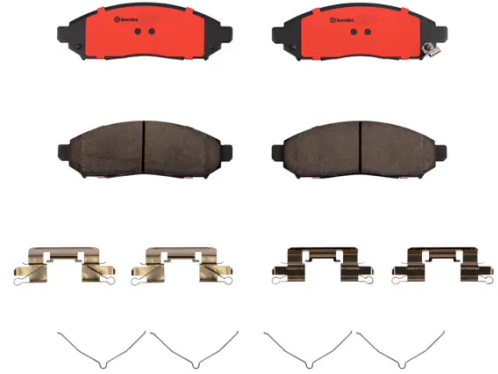

BRAKE PAD PRIME CERAMIC P56059N

The P56059N NAO brake pad is synonymous with reliability

Brembo NAO brake pads stand out for their ultimate braking comfort, reduced friction wear and low dust mission, which makes for cleaner rims and reduced maintenance requirements. The advanced friction material in keeping with the strictest environmental standards is the main distinguishing feature of NAO compounds.

- ✓ OE-equivalent
- ✓ Brembo quality
- ✓ Safety
- ✓ Comfort
- ✓ Durability
- ✓ Dust reduction
- ✓ With accessories

Technical specifications

EAN code 8020584098929	Axle Front	Thickness 16 mm
Width 164 mm	Height 54 mm	Braking system Tokico
Wear indicator Acoustic	WVA number 24227,24228	Accessories With anti-squeal shim