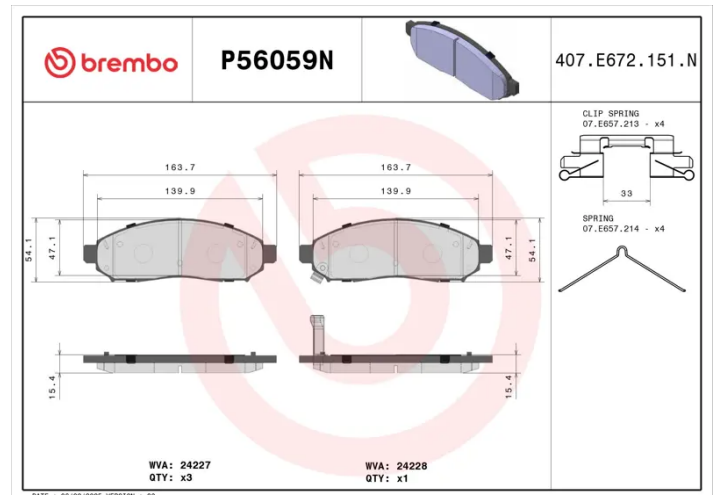

- ✓ OE-equivalent
- ✓ Brembo quality
- ✓ Safety
- ✓ Comfort
- ✓ Durability
- ✓ Dust reduction
- ✓ With accessories

Technical specifications

EAN code 8020584098929	Axle Front	Thickness 16 mm
Width 164 mm	Height 54 mm	Braking system Tokico
Wear indicator Acoustic	WVA number 24227,24228	Accessories With anti-squeal shim