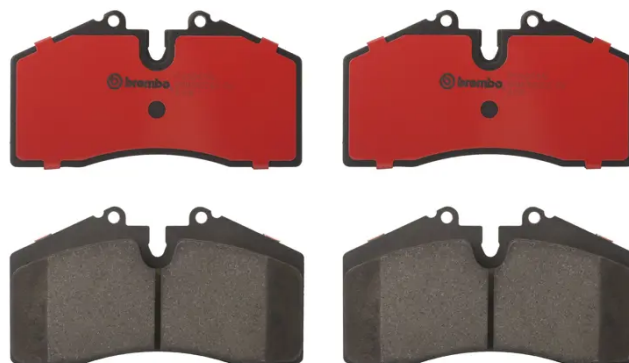

# BRAKE PAD PRIME CERAMIC P65005N

The P65005N NAO brake pad is  
synonymous with reliability

Brembo NAO brake pads stand out for their ultimate braking comfort, reduced friction wear and low dust mission, which makes for cleaner rims and reduced maintenance requirements. The advanced friction material in keeping with the strictest environmental standards is the main distinguishing feature of NAO compounds.

## Technical specifications

EAN code <b>8020584089590</b>	Axle <b>Front and rear</b>	Thickness <b>18 mm</b>
Width <b>132 mm</b>	Height <b>71 mm</b>	Braking system <b>Brembo</b>
Wear indicator <b>Prepared for wear indicator</b>	WVA number <b>20953</b>	Accessories <b>With anti-squeal shim</b>