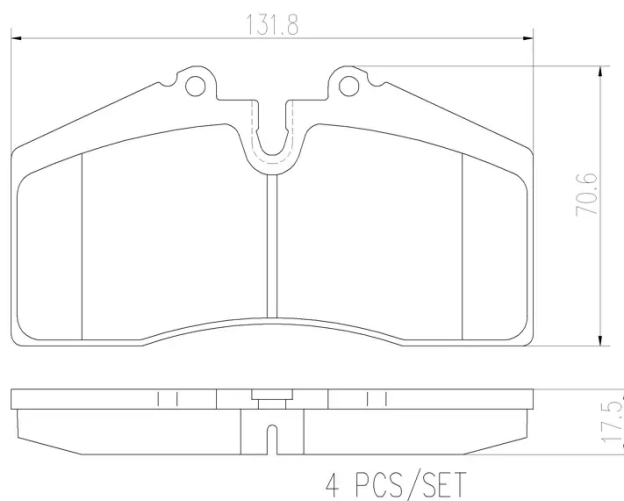

## Technical specifications

EAN code <b>8020584089590</b>	Axle <b>Front and rear</b>	Thickness <b>18 mm</b>
Width <b>132 mm</b>	Height <b>71 mm</b>	Braking system <b>Brembo</b>
Wear indicator <b>Prepared for wear indicator</b>	WVA number <b>20953</b>	Accessories <b>With anti-squeal shim</b>