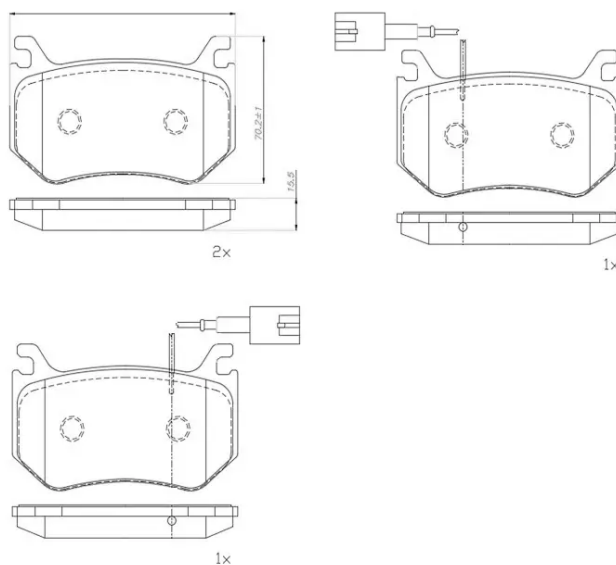

BRAKE PAD

P 23 184

The P 23 184 brake pad is synonymous with reliability

The Brembo brake pad guarantees ultimate safety when braking thanks to the use of more than 100 different compounds, designed according to the type of vehicle and use. Stopping distances reduced to a minimum, maximum driving comfort and silent operation are the most important features of Brembo materials. Brembo brake pads are supplied together with an extensive range of accessories and assembly kits for professional-standard installation.

- ✓ OE-equivalent
- ✓ Brembo quality
- ✓ ECE-R90 certificate
- ✓ Safety
- ✓ Performance
- ✓ Comfort

Technical specifications

EAN code 8020584087374	Axle Rear	Thickness 16 mm
Width 115 mm	Height 70 mm	Braking system Brembo
Wear indicator Electric	WVA number 22565,22566,22567	Accessories With anti-squeal shim