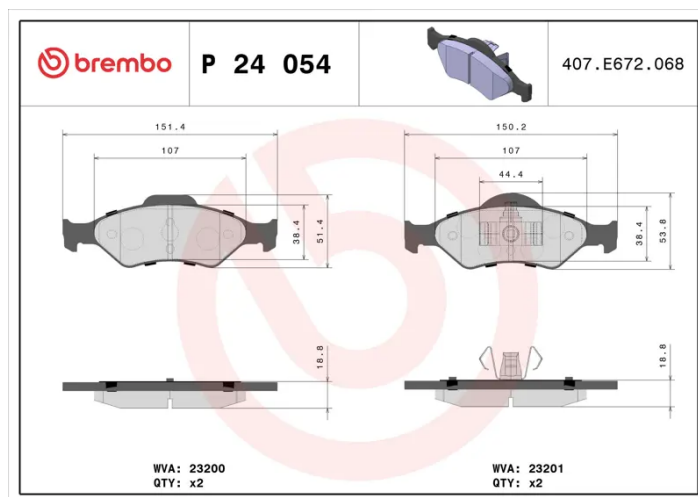

BRAKE PAD

P 24 054

The P 24 054 brake pad is synonymous with reliability

The Brembo brake pad guarantees ultimate safety when braking thanks to the use of more than 100 different compounds, designed according to the type of vehicle and use. Stopping distances reduced to a minimum, maximum driving comfort and silent operation are the most important features of Brembo materials. Brembo brake pads are supplied together with an extensive range of accessories and assembly kits for professional-standard installation.

- ✓ OE-equivalent
- ✓ Brembo quality
- ✓ ECE-R90 certificate
- ✓ Safety
- ✓ Performance
- ✓ Comfort
- ✓ With accessories

Technical specifications

EAN code 8020584052266	Axle Front	Thickness 19 mm
Width 150 mm	Height 51 mm	Braking system Teves
Wear indicator Without	WVA number 23200,23201	Accessories With accessories With anti-squeal shim With piston clip