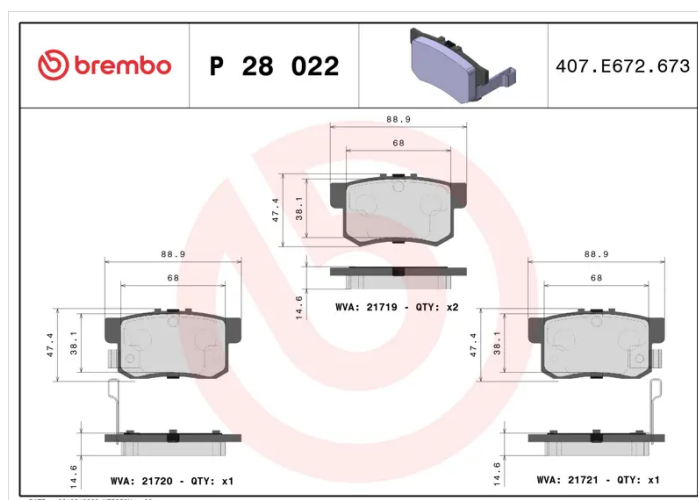

BRAKE PAD

P 28 022

The P 28 022 brake pad is synonymous with reliability

The Brembo brake pad guarantees ultimate safety when braking thanks to the use of more than 100 different compounds, designed according to the type of vehicle and use. Stopping distances reduced to a minimum, maximum driving comfort and silent operation are the most important features of Brembo materials. Brembo brake pads are supplied together with an extensive range of accessories and assembly kits for professional-standard installation.

- ✓ OE-equivalent
- ✓ Brembo quality
- ✓ ECE-R90 certificate
- ✓ Safety
- ✓ Performance
- ✓ Comfort

Technical specifications

EAN code 8020584052563	Axle Rear	Thickness 15 mm
Width 89 mm	Height 47 mm	Braking system Akebono
Wear indicator Acoustic	WVA number 21719,21720,21721,23652	Accessories With anti-squeal shim