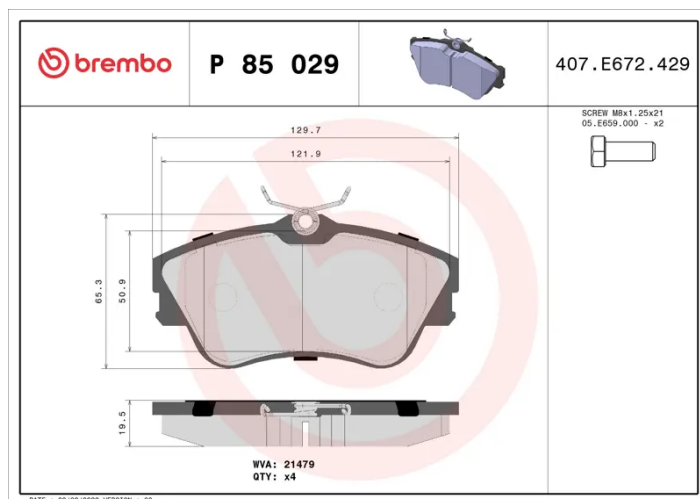

## P 85 029

The P 85 029 brake pad is synonymous with reliability

The Brembo brake pad guarantees ultimate safety when braking thanks to the use of more than 100 different compounds, designed according to the type of vehicle and use. Stopping distances reduced to a minimum, maximum driving comfort and silent operation are the most important features of Brembo materials. Brembo brake pads are supplied together with an extensive range of accessories and assembly kits for professional-standard installation.

### Technical specifications

EAN code <b>8020584058329</b>	Axle <b>Front</b>	Thickness <b>19 mm</b>
Width <b>130 mm</b>	Height <b>65 mm</b>	Braking system <b>Lucas</b>
Wear indicator <b>Without</b>	WVA number <b>21479</b>	Accessories <b>With accessories With anti-squeal shim With brake caliper bolts</b>