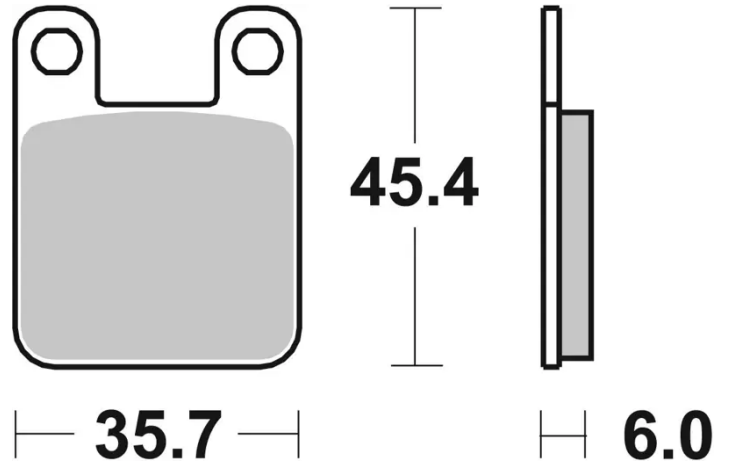

CC BRAKE PAD 07BB1205

The 07BB1205 brake pad is synonymous with reliability

the evolution of the organic compound, using more carbon. High mileage, excellent hot and cold performance, in dry and wet conditions alike

- ✓ OE-equivalent
- ✓ Brembo quality
- ✓ ECE-R90 certificate
- ✓ Safety
- ✓ Comfort
- ✓ Durability

Technical specifications

Width mm	Height 45,4 mm	Thickness 6 mm
Compound Carbon ceramic	Units per box 2	