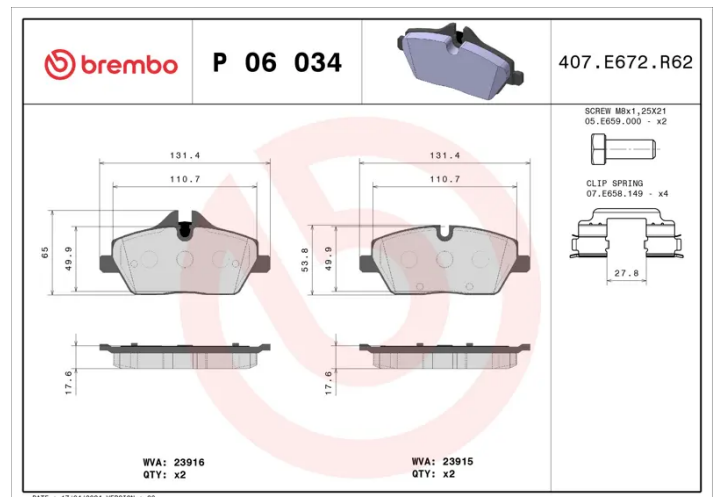

BRAKE PAD

P 06 034

The P 06 034 brake pad is synonymous with reliability

The Brembo brake pad guarantees ultimate safety when braking thanks to the use of more than 100 different compounds, designed according to the type of vehicle and use. Stopping distances reduced to a minimum, maximum driving comfort and silent operation are the most important features of Brembo materials. Brembo brake pads are supplied together with an extensive range of accessories and assembly kits for professional-standard installation.

- ✓ OE-equivalent
- ✓ Brembo quality
- ✓ ECE-R90 certificate
- ✓ Safety
- ✓ Performance
- ✓ Comfort
- ✓ With accessories

Technical specifications

EAN code 8020584050347	Axle Front	Thickness 18 mm
Width 132 mm	Height 54 mm	Braking system Lucas
Wear indicator Prepared for wear indicator	WVA number 23915,23916	Accessories With accessories With anti-squeal shim With brake caliper bolts