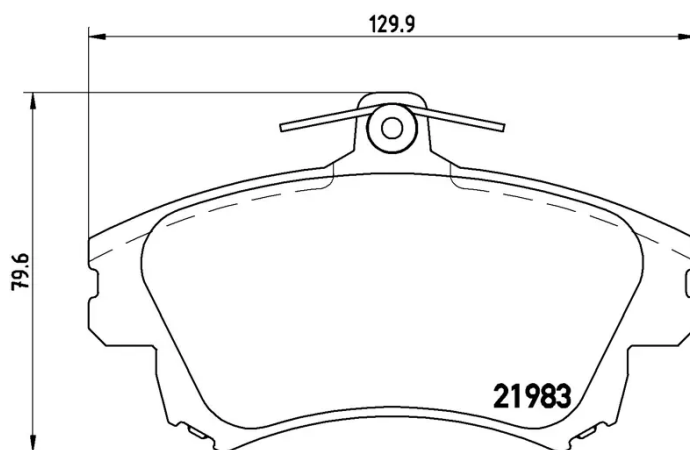

### Technical specifications

EAN code <b>8020584061299</b>	Axle <b>Front</b>	Thickness <b>17 mm</b>
Width <b>130 mm</b>	Height <b>80 mm</b>	Braking system <b>Lucas</b>
Wear indicator <b>Acoustic</b>	WVA number <b>21983</b>	Accessories <b>With anti-squeal shim</b> <b>With accessories</b> <b>With brake caliper bolts</b>