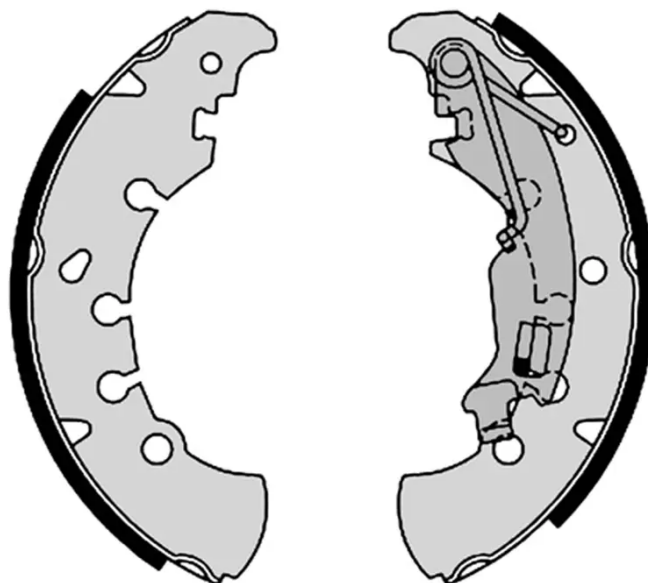

## S 23 555

The S 23 555 brake shoe is synonymous with reliability

Brembo brake shoes of original equipment quality guarantee the safe and reliable performance of your drum braking system. All Brembo brake shoes are accompanied by a ECE-R90 homologation certificate.

### Technical specifications

EAN code  
8432509640265

Rear

Diameter  
203 mm

Width  
38 mm

Braking system  
AP Lockheed

Parking brake lever  
With handbrake lever

COMPATIBLE VEHICLES