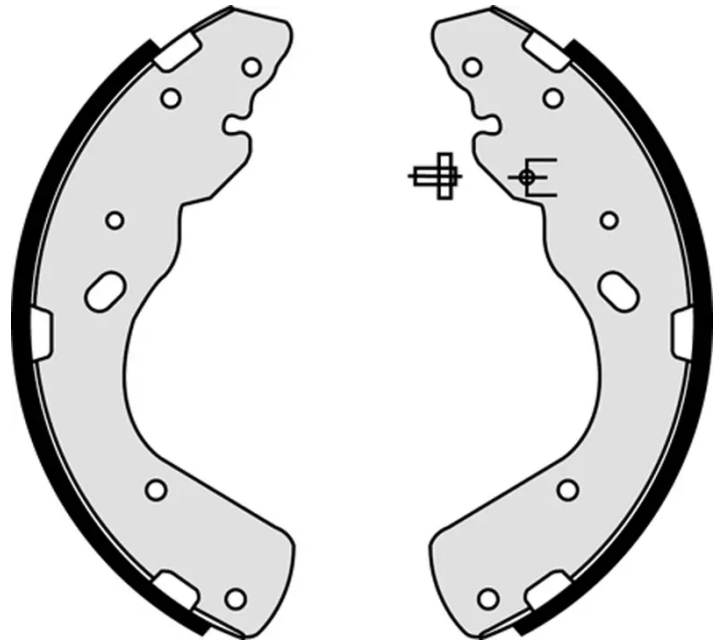

SHOE

S 23 576

The S 23 576 brake shoe is synonymous with reliability

Brembo brake shoes of original equipment quality guarantee the safe and reliable performance of your drum braking system. All Brembo brake shoes are accompanied by a ECE-R90 homologation certificate.

- ✓ OE-equivalent
- ✓ Brembo quality
- ✓ ECE-R90 certificate
- ✓ Safety
- ✓ Durability

Technical specifications

EAN code
8432509640807

Rear

Diameter
295 mm

Width
56 mm

COMPATIBLE VEHICLES

COMPATIBLE OE PART NUMBERS