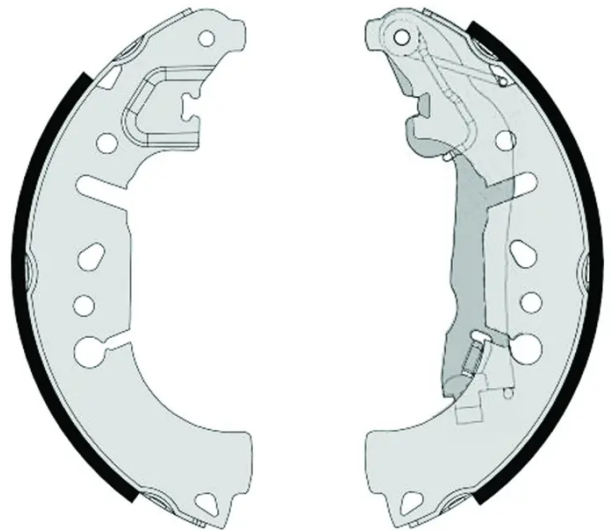

SHOE

S 23 580

The S 23 580 brake shoe is synonymous with reliability

Brembo brake shoes of original equipment quality guarantee the safe and reliable performance of your drum braking system. All Brembo brake shoes are accompanied by a ECE-R90 homologation certificate.

- ✓ OE-equivalent
- ✓ Brembo quality
- ✓ ECE-R90 certificate
- ✓ Safety
- ✓ Durability

Technical specifications

EAN code	Rear	Diameter
8432509658093		228 mm
Width	Parking brake lever	
42 mm	With handbrake lever	