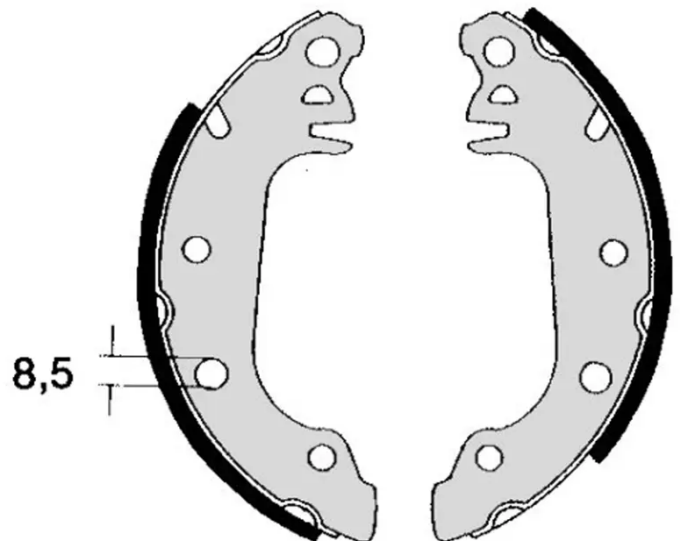

Technical specifications

EAN code
8432509640852

Rear

Diameter
178 mm

Width
32 mm

Braking system
Bendix

Parking brake lever
With accessories