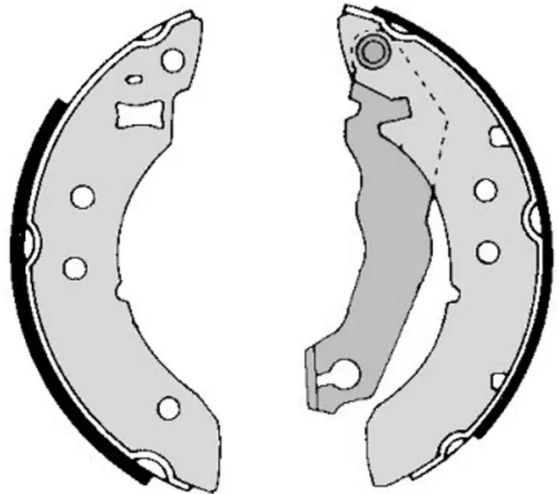

## S 24 536

The S 24 536 brake shoe is synonymous with reliability

Brembo brake shoes of original equipment quality guarantee the safe and reliable performance of your drum braking system. All Brembo brake shoes are accompanied by a ECE-R90 homologation certificate.

### Technical specifications

EAN code  
8432509641156

Rear

Diameter  
180 mm

Width  
32 mm

Braking system  
TRW

Parking brake lever  
With handbrake lever

COMPATIBLE VEHICLES