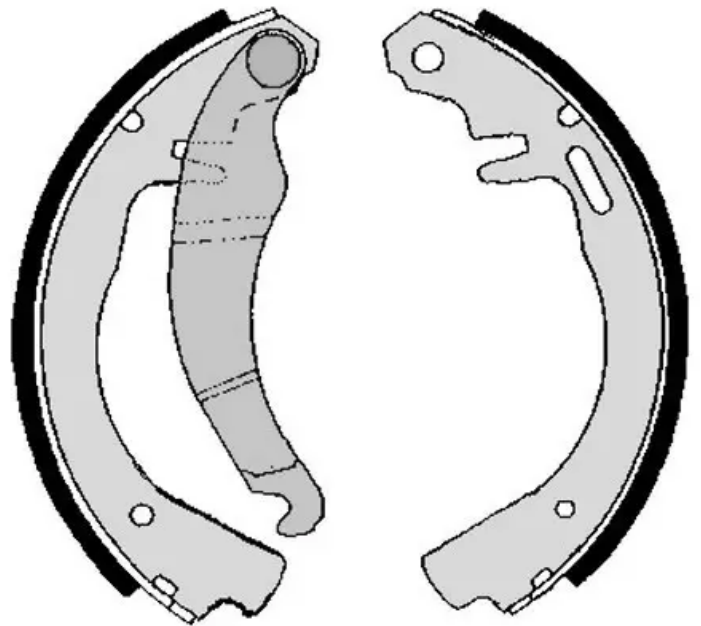

SHOE

S 59 502

The S 59 502 brake shoe is synonymous with reliability

Brembo brake shoes of original equipment quality guarantee the safe and reliable performance of your drum braking system. All Brembo brake shoes are accompanied by a ECE-R90 homologation certificate.

- ✓ OE-equivalent
- ✓ Brembo quality
- ✓ ECE-R90 certificate
- ✓ Safety
- ✓ Durability

Technical specifications

EAN code
8432509642856

Rear

Diameter
200 mm

Width
29 mm

COMPATIBLE VEHICLES