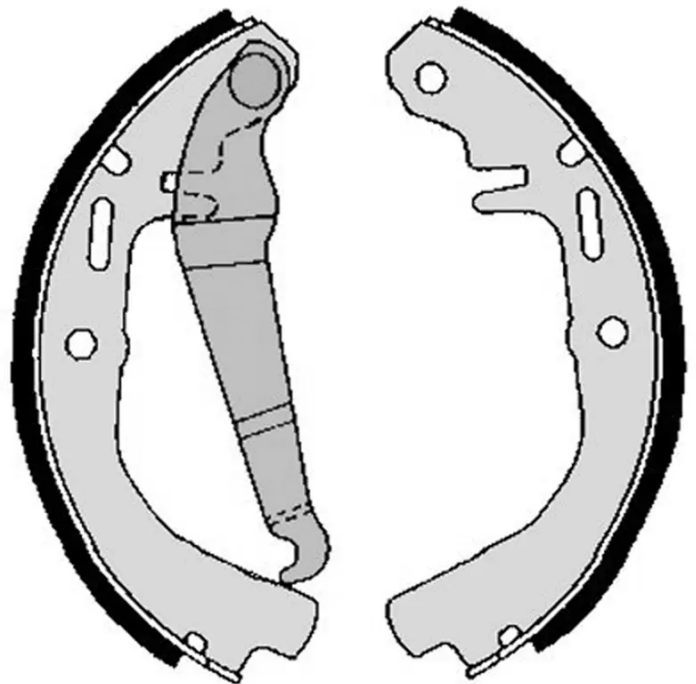

SHOE

S 59 503

The S 59 503 brake shoe is synonymous with reliability

Brembo brake shoes of original equipment quality guarantee the safe and reliable performance of your drum braking system. All Brembo brake shoes are accompanied by a ECE-R90 homologation certificate.

- ✓ OE-equivalent
- ✓ Brembo quality
- ✓ ECE-R90 certificate
- ✓ Safety
- ✓ Durability

Technical specifications

EAN code
8432509642863

Rear

Diameter
200 mm

Width
46 mm

Braking system
Bendix

Parking brake lever
With handbrake lever