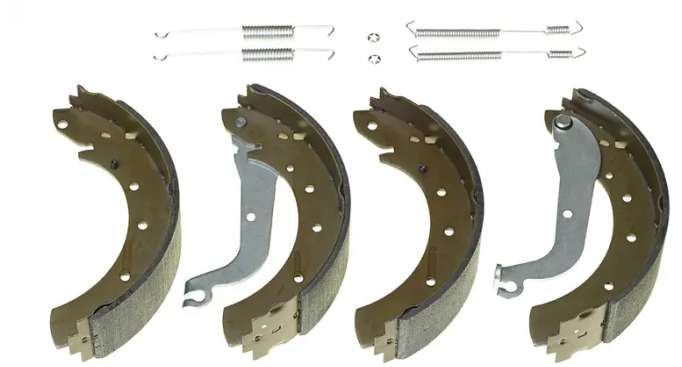

SHOE

S 61 514

The S 61 514 brake shoe is synonymous with reliability

Brembo brake shoes of original equipment quality guarantee the safe and reliable performance of your drum braking system. All Brembo brake shoes are accompanied by a ECE-R90 homologation certificate.

- ✓ OE-equivalent
- ✓ Brembo quality
- ✓ ECE-R90 certificate
- ✓ Safety
- ✓ Durability
- ✓ With accessories

Technical specifications

EAN code
8432509643280

Rear

Diameter
254 mm

Width
57 mm

Braking system
TRW