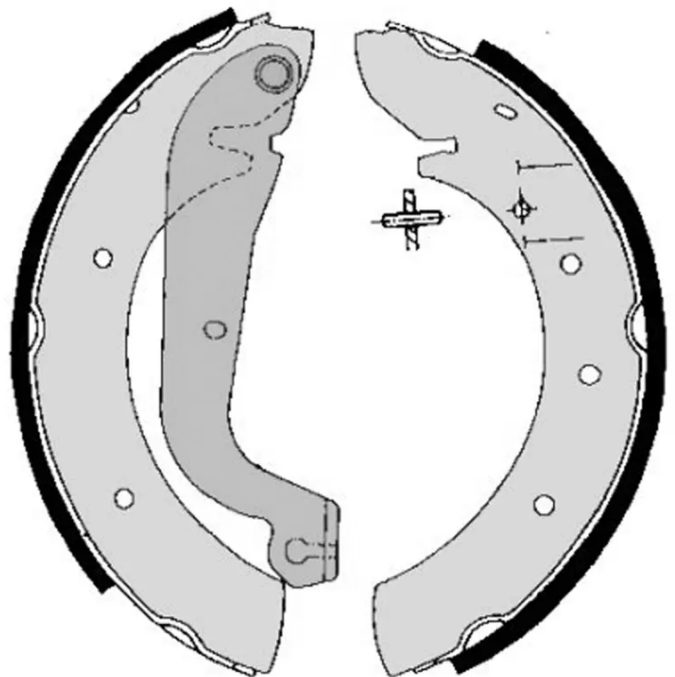

Technical specifications

EAN code
8432509643280

Rear

Diameter
254 mm

Width
57 mm

Braking system
TRW

Parking brake lever