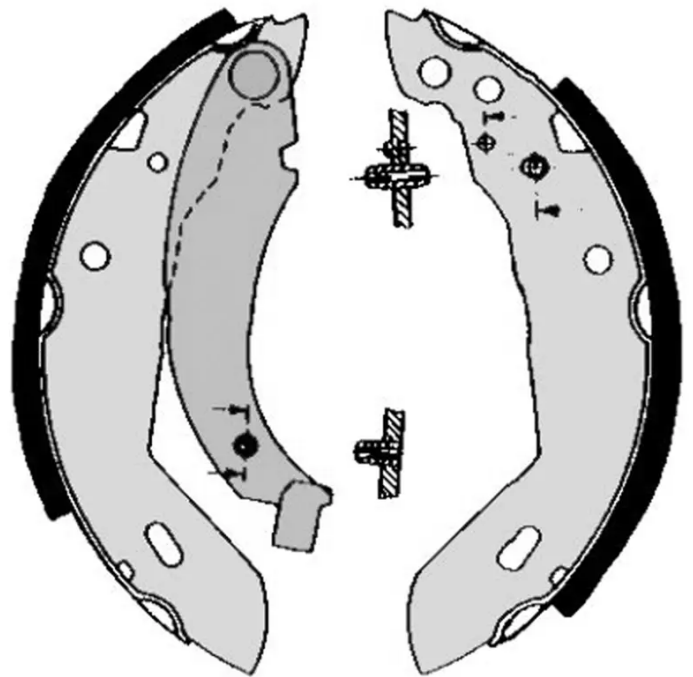

## S 68 518

The S 68 518 brake shoe is synonymous with reliability

Brembo brake shoes of original equipment quality guarantee the safe and reliable performance of your drum braking system. All Brembo brake shoes are accompanied by a ECE-R90 homologation certificate.

### Technical specifications

EAN code  
8432509643839

Rear

Diameter  
180 mm

Width  
40 mm

Braking system  
TRW-Lucas

Parking brake lever

COMPATIBLE VEHICLES