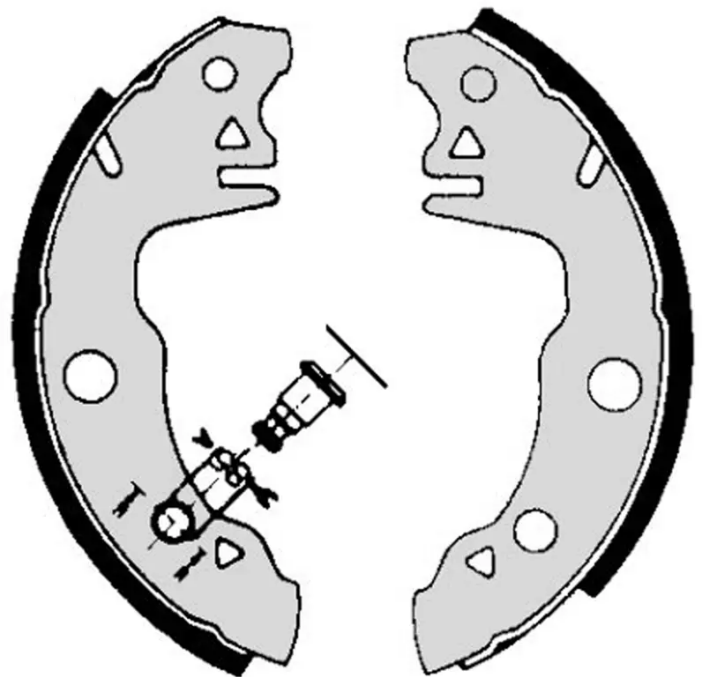

Technical specifications

EAN code
8432509643471

Rear

Diameter
180 mm

Width
42 mm

Braking system
Bendix

Parking brake lever
With accessories