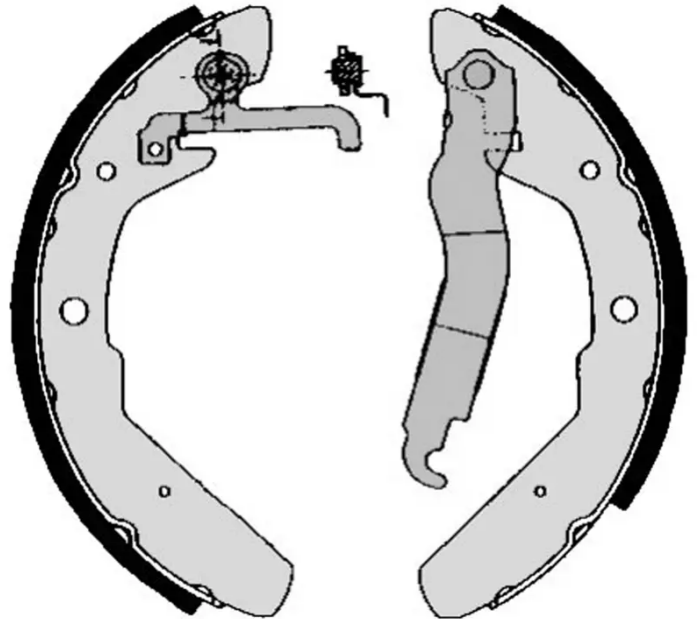

SHOE

S 85 517

The S 85 517 brake shoe is synonymous with reliability

Brembo brake shoes of original equipment quality guarantee the safe and reliable performance of your drum braking system. All Brembo brake shoes are accompanied by a ECE-R90 homologation certificate.

- ✓ OE-equivalent
- ✓ Brembo quality
- ✓ ECE-R90 certificate
- ✓ Safety
- ✓ Durability

Technical specifications

EAN code
8432509645086

Rear

Diameter
252 mm

Width
56 mm

Braking system
VAG

Parking brake lever
With handbrake lever