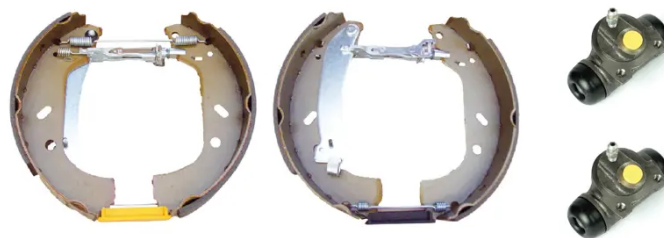

## SHOE KIT K 23 033

The K 23 033 shoe kit is synonymous with reliability

The Brembo Kit & Fit is the ideal solution for the maintenance of drum brakes: everything you need for quick and efficient servicing is supplied in a single pre-assembled package, all with guaranteed Brembo quality. The kit contains all the components necessary for drum brake maintenance: shoes, brake wheel cylinders, springs, lubricant, and fixing kit.

### Technical specifications

EAN code	Axle	Diameter
8020584075289	Rear	255 mm
Width	Master cylinder diameter	Type of assembly
60 mm	19 mm	Pre-assembled
Braking system	Brake proportioning valve	
Bendix		