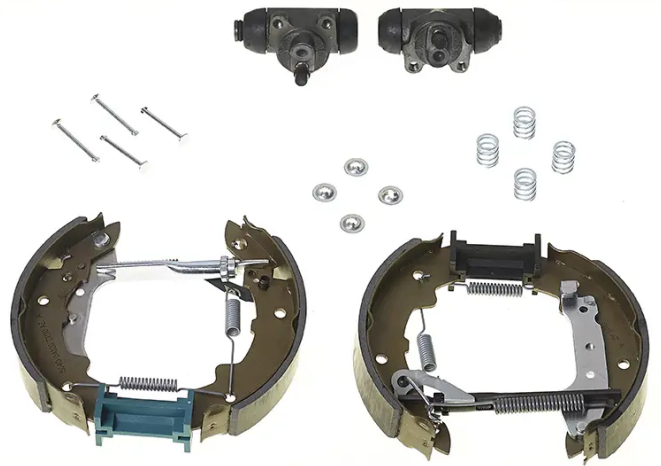

## SHOE KIT K 61 025

The K 61 025 shoe kit is synonymous with reliability

The Brembo Kit & Fit is the ideal solution for the maintenance of drum brakes: everything you need for quick and efficient servicing is supplied in a single pre-assembled package, all with guaranteed Brembo quality. The kit contains all the components necessary for drum brake maintenance: shoes, brake wheel cylinders, springs, lubricant, and fixing kit.

### Technical specifications

EAN code	Axle	Diameter
<b>8020584077405</b>	<b>Rear</b>	<b>180 mm</b>
Width	Master cylinder diameter	Type of assembly
<b>32 mm</b>	<b>21 mm</b>	<b>Pre-assembled</b>
Braking system	Brake proportioning valve	
<b>Lucas</b>		