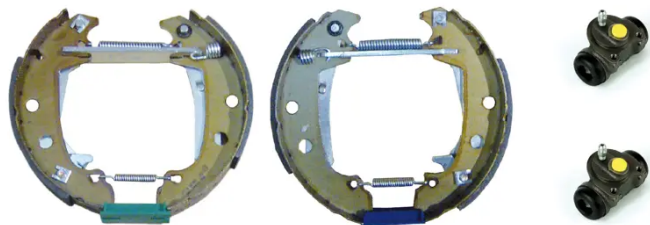

SHOE KIT K 61 033

The K 61 033 shoe kit is synonymous with reliability

The Brembo Kit & Fit is the ideal solution for the maintenance of drum brakes: everything you need for quick and efficient servicing is supplied in a single pre-assembled package, all with guaranteed Brembo quality. The kit contains all the components necessary for drum brake maintenance: shoes, brake wheel cylinders, springs, lubricant, and fixing kit.

- ✓ OE-equivalent
- ✓ Brembo quality
- ✓ ECE-R90 certificate
- ✓ Safety
- ✓ Durability
- ✓ Quick assembly
- ✓ With accessories
- ✓ Pre-Assembled Kit

Technical specifications

EAN code	Axle	Diameter
8020584076101	Rear	229 mm
Width	Master cylinder diameter	Type of assembly
42 mm	21 mm	Pre-assembled
Braking system	Brake proportioning valve	
Bendix	Manual	