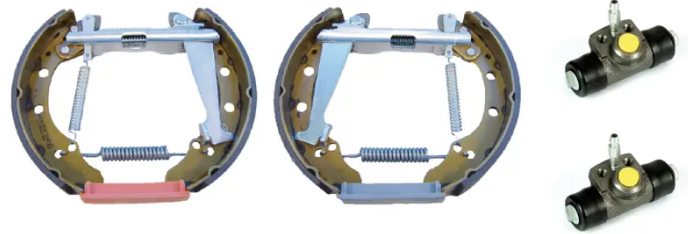

SHOE KIT K 85 029

The K 85 029 shoe kit is synonymous with reliability

The Brembo Kit & Fit is the ideal solution for the maintenance of drum brakes: everything you need for quick and efficient servicing is supplied in a single pre-assembled package, all with guaranteed Brembo quality. The kit contains all the components necessary for drum brake maintenance: shoes, brake wheel cylinders, springs, lubricant, and fixing kit.

- ✓ OE-equivalent
- ✓ Brembo quality
- ✓ ECE-R90 certificate
- ✓ Safety
- ✓ Durability
- ✓ Quick assembly
- ✓ With accessories
- ✓ Pre-Assembled Kit

Technical specifications

EAN code	Axle	Diameter
8020584077153	Rear	200 mm
Width	Master cylinder diameter	Type of assembly
40 mm	16 mm	Pre-assembled
Braking system	Brake proportioning valve	
VAG	Manual	