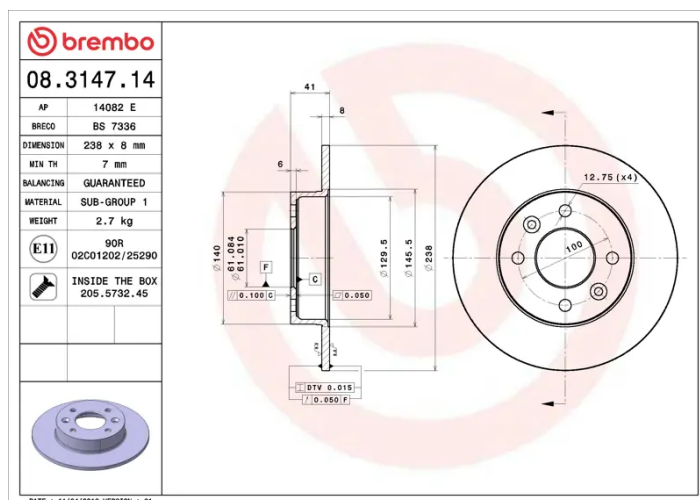

- ✓ OE-equivalent
- ✓ Brembo quality
- ✓ ECE-R90 certificate
- ✓ Safety
- ✓ Fastening screws

Technical specifications

EAN code
8020584013090

Axle
Front

Diameter Ø
238 mm

Thickness (TH)
8 mm

Height (A)
41 mm

Number of holes (C)
4

Brake disc type
Solid

Centering (B)
61 mm

Min. thickness
7 mm

Tightening torque
90 Nm

COMPATIBLE VEHICLES

COMPATIBLE OE PART NUMBERS

7700716947 RENAULT