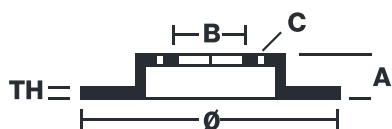

BRAKE DISC

08.3147.14

The **08.3147.14** brake disc is synonymous with reliability

The Brembo brake disc is fully interchangeable with an Original Equipment brake disc. The control of the entire production cycle allows Brembo to offer brake discs with outstanding performance levels, reliability, durability and comfort in all conditions of use. All Brembo brake discs are accompanied by the ECE-R90 homologation.

- ✓ OE-equivalent
- ✓ Brembo quality
- ✓ ECE-R90 certificate
- ✓ Safety
- ✓ Fastening screws

Technical specifications

EAN code
8020584013090

Axle
Front

Diameter Ø
238 mm

Thickness (TH)
8 mm

Height (A)
41 mm