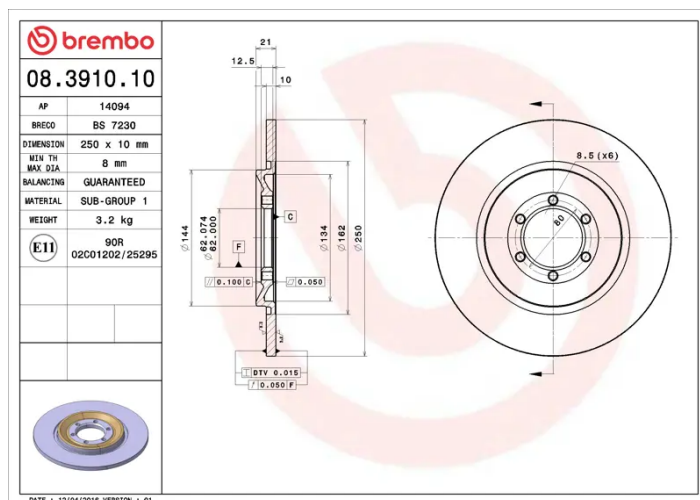

### Technical specifications

EAN code  
**8020584391013**

Axle  
**Rear**

Diameter Ø  
**250 mm**

Thickness (TH)  
**10 mm**

Height (A)  
**21 mm**

Number of holes (C)  
**6**

Brake disc type  
**Solid**

Centering (B)  
**62 mm**

Min. thickness  
**8 mm**

Tightening torque  
**98 Nm**

COMPATIBLE VEHICLES