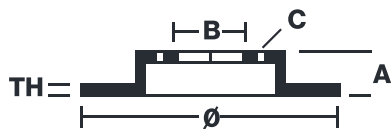

## 08.3910.10

The 08.3910.10 brake disc is synonymous with reliability

The Brembo brake disc is fully interchangeable with an Original Equipment brake disc. The control of the entire production cycle allows Brembo to offer brake discs with outstanding performance levels, reliability, durability and comfort in all conditions of use. All Brembo brake discs are accompanied by the ECE-R90 homologation.

### Technical specifications

EAN code  
**8020584391013**

Axle  
**Rear**

Diameter Ø  
**250 mm**

Thickness (TH)  
**10 mm**

Height (A)  
**21 mm**

Number of holes (C)  
**6**

Brake disc type  
**Solid**