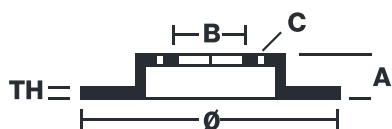

## 08.5833.15

The **08.5833.15** brake disc is synonymous with reliability

The Brembo brake disc is fully interchangeable with an Original Equipment brake disc. The control of the entire production cycle allows Brembo to offer brake discs with outstanding performance levels, reliability, durability and comfort in all conditions of use. All Brembo brake discs are accompanied by the ECE-R90 homologation.

### Technical specifications

EAN code  
**8020584014226**

Axle  
**Rear**

Diameter Ø  
**238 mm**

Thickness (TH)  
**8 mm**

Height (A)  
**75 mm**

Number of holes (C)  
**4**

Brake disc type  
**Solid**