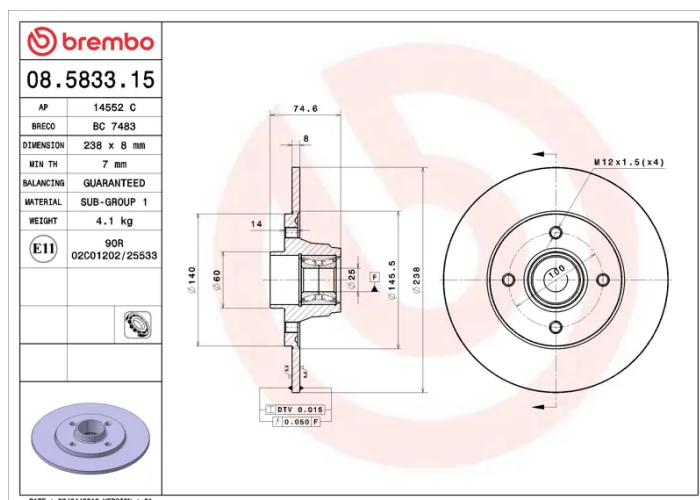

### Technical specifications

EAN code  
**8020584014226**

Axle  
**Rear**

Diameter Ø  
**238 mm**

Thickness (TH)  
**8 mm**

Height (A)  
**75 mm**

Number of holes (C)  
**4**

Brake disc type  
**Solid**

Centering (B)  
**52 mm**

Min. thickness  
**7 mm**

Tightening torque  
**90 Nm**

COMPATIBLE VEHICLES