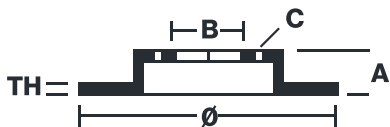

## 08.B348.4S

**Sport brake disc 08.B348.4S belongs to Brembo Cool Line**

The Sport brake disc features TY3 grooves and the Brembo logo on the braking surface. These features provide an improved pedal feeling, more braking grip and greater fading resistance for better performance.

### Technical specifications

EAN code	Axle	Diameter Ø
-	<b>Rear</b>	<b>295 mm</b>
Thickness (TH)	Height (A)	Number of holes (C)
<b>10 mm</b>	<b>44 mm</b>	<b>5</b>
Brake disc type	Centering (B)	Min. thickness
<b>Solid</b>	<b>67 mm</b>	<b>8,3 mm</b>
Tightening torque		
<b>130 Nm</b>		