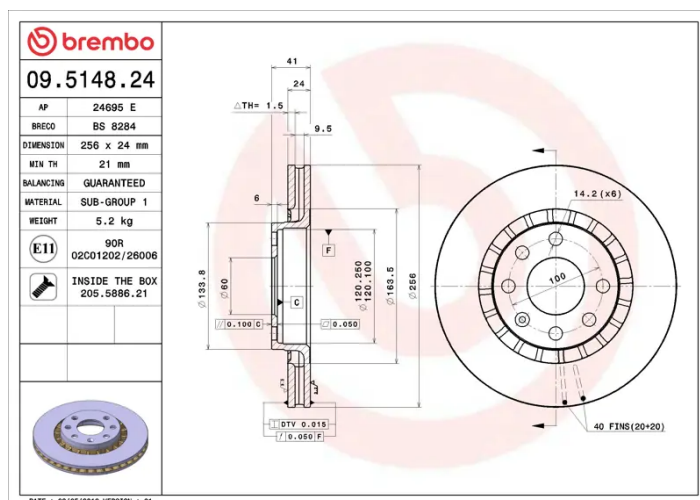

### Technical specifications

EAN code  
**8020584012536**

Axle  
**Front**

Diameter Ø  
**256 mm**

Thickness (TH)  
**24 mm**

Height (A)  
**41 mm**

Number of holes (C)  
**4**

Brake disc type  
**Ventilated**

Centering (B)  
**60 mm**

Min. thickness  
**21 mm**

Tightening torque  
**110 Nm**

COMPATIBLE VEHICLES