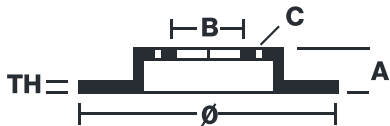

BRAKE DISC MAX

09.5844.75

The 09.5844.75 Max brake disc is synonymous with reliability

The Brembo Max brake disc features grooves on the braking surface. The special shape of the grooves generates greater fading resistance and constant renewal of friction material, quickly restoring optimum braking conditions. The UV paint completes the sporty look.

- ✓ Brembo quality
- ✓ ECE-R90 certificate
- ✓ Performance
- ✓ Sports driving
- ✓ Sporty look
- ✓ Anti-corrosion

Technical specifications

| | | |
|----------------------|---------------|---------------------|
| EAN code | Axle | Diameter Ø |
| 8020584012222 | Front | 255 mm |
| Thickness (TH) | Height (A) | Number of holes (C) |
| 25 mm | 49 mm | 5 |
| Brake disc type | Centering (B) | Min. thickness |
| Ventilated | 55 mm | 24 mm |
| Tightening torque | | |
| 103 Nm | | |