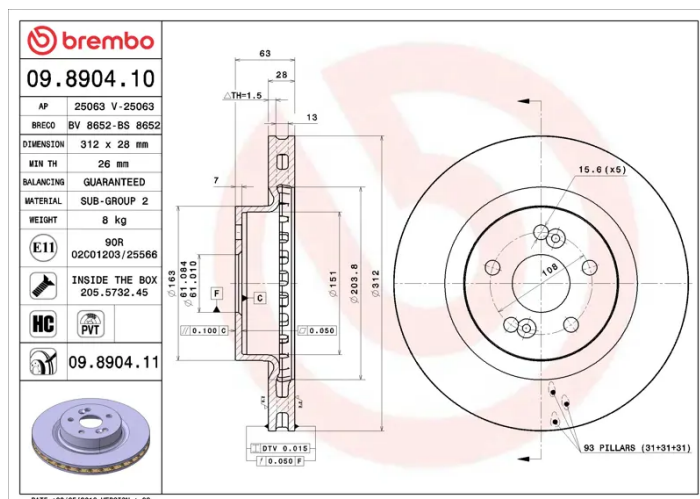

- ✓ OE-equivalent
- ✓ Brembo quality
- ✓ ECE-R90 certificate
- ✓ Safety
- ✓ High carbon
- ✓ PVT ventilation
- ✓ Fastening screws

Technical specifications

EAN code
8020584890417

Axle
Front

Diameter \varnothing
312 mm

Thickness (TH)
28 mm

Height (A)
63 mm

Number of holes (C)
5

Brake disc type
Ventilated

Centering (B)
61 mm

Min. thickness
26 mm

Tightening torque
105 Nm

COMPATIBLE VEHICLES