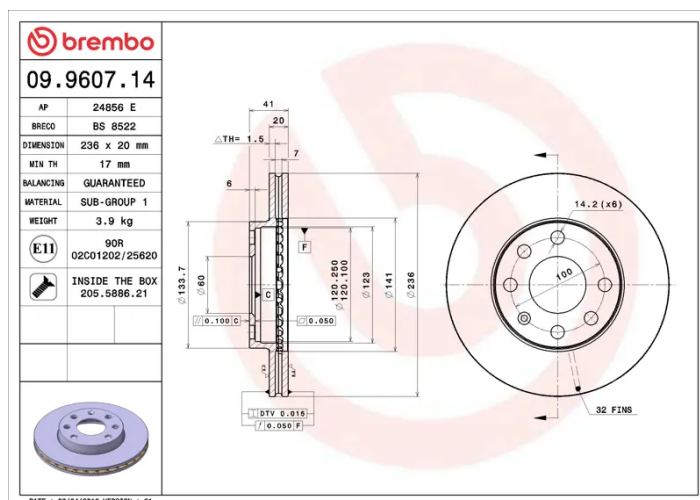

### Technical specifications

EAN code  
**8020584960714**

Axle  
**Front**

Diameter Ø  
**236 mm**

Thickness (TH)  
**20 mm**

Height (A)  
**41 mm**

Number of holes (C)  
**4**

Brake disc type  
**Ventilated**

Centering (B)  
**60 mm**

Min. thickness  
**17 mm**

Tightening torque  
**110 Nm**

COMPATIBLE VEHICLES