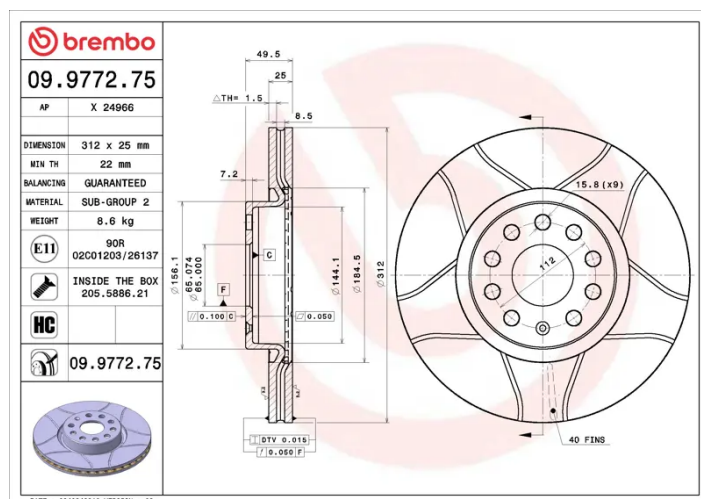

- ✓ Brembo quality
- ✓ ECE-R90 certificate
- ✓ Performance
- ✓ Sports driving
- ✓ Sporty look
- ✓ High carbon
- ✓ Anti-corrosion
- ✓ Fastening screws

Technical specifications

EAN code
8020584029725

Axle
Front

Diameter \varnothing
312 mm

Thickness (TH)
25 mm

Height (A)
50 mm

Number of holes (C)
5

Brake disc type
Ventilated

Centering (B)
65 mm

Min. thickness
22 mm

Tightening torque
120 Nm